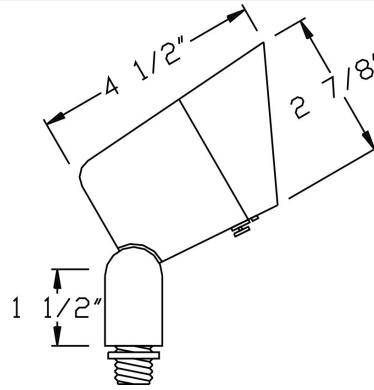

**Catalog#: SS126**  
**SS126 LANDSCAPE FIXTURE**

**Category** Landscape Lighting  
**Page** [G3](#)

**Specifications:**

Material	Stainless Steel
Voltage	12 Volts
Lamp type	MR16 20W Lamp Included, 35W Max.
Lens type	Convex Tempered Glass Lens
Socket	Premium grade Porcelain socket with Nickel contacts and Teflon-jacketed wire leads
Gasket	Sealed with high grade weatherproof Silicone Gasket
Wiring	Pre-wired with 24" SPT-1 Cord
Accessories	GS-85 PVC Spike CO-3 Connector
Document	<a href="#">Installation Instructions</a>
Certifications	