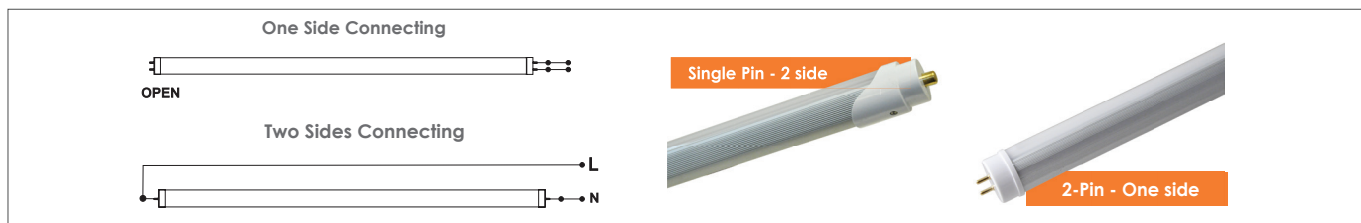

Tube

- > Retrofit for T8 & T12 fluorescent tube
- > Excellent color consistency
- > No flickering/ Noise-free design
- > UL/cUL Listed
- > Universal Voltage 120-277V
- > Rated 40,000 hours average life

Applications

Conference/ Meeting Room, Factory, Office, School/ University, Hospital, Hotel

Wiring Methods

Item	Description	Color Temp	Wattage	Output Lumen	Bulb	Base	Lens	Equiv. Wattage	CRI	
5778	LED10T8/24FR10/840	4000K	10W	1,000	24"	2-pin	Frosted	17W	>80	●
5774	LED10T8/24FR10/850	5000K	10W	1,050	24"	2-pin	Frosted	17W	>80	●
5779	LED10T8/36FR10/840	4000K	10W	1,000	36"	2-pin	Frosted	25W	>80	●
5780	LED10T8/36FR10/850	5000K	10W	1,050	36"	2-pin	Frosted	25W	>80	●
5817	LED14T8/FR17/840	4000K	14W	1,700	48"	2-pin	Frosted	32W	>80	●
5818	LED14T8/FR17/850	5000K	14W	1,750	48"	2-pin	Frosted	32W	>80	●
5819	LED16T8/FR17/840	4000K	16W	1,750	48"	2-pin	Frosted	32W	>80	●
5820	LED16T8/FR18/850	5000K	16W	1,850	48"	2-pin	Frosted	32W	>80	●
5775	LED18T8/FR19/840	4000K	18W	1,900	48"	2-pin	Frosted	32W	>80	●
5776	LED18T8/CL19/840	5000K	18W	1,900	48"	2-pin	Clear	32W	>80	●
5773	LED18T8/FR19/850	5000K	18W	1,900	48"	2-pin	Frosted	32W	>80	●
5777	LED18T8/CL19/850	5000K	18W	1,900	48"	2-pin	Clear	32W	>80	●
5811	LED40T8/96FR43/840	4000K	40W	4,300	96"	1-pin	Frosted	75W	>80	●
5812	LED40T8/96FR43/850	5000K	40W	4,300	96"	1-pin	Frosted	75W	>80	●

Dimension

Description	Diameter (in/mm)	Length(in/mm)	Weight (lbs)	Package (Inner/Master)
2 ft	1 / 25.4	24 / 610	0.50	1/20
3 ft	1 / 25.4	36 / 915	0.50	1/20
4 ft	1 / 25.4	48 / 1219	0.80	1/20
8 ft	1 / 25.4	96 / 2438	1.50	1/20