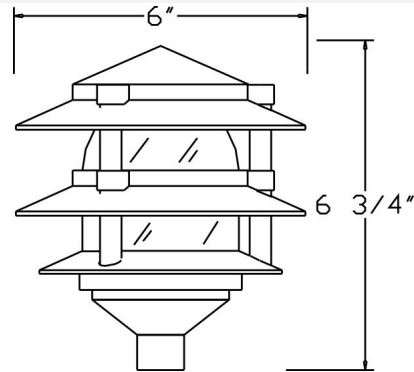

Catalog#: 2030
3-TIER LOW-VOLTAGE PAGODA LIGHT

Category Landscape Lighting
Page [G11](#)

Specifications:

Material Cast Aluminum
Voltage 12 Volts
Lamp type JC Bi-Pin 20W Lamp Included, 50W Max.
Lens type Frosted Glass Lens - Standard, Clear lens by request
Socket Premium grade Porcelain socket with Nickel contacts and Teflon-jacketed wire leads
Gasket Sealed with high grade weatherproof Silicone Gasket
Wiring Pre-wired with 24" SPT-1 Cord
Accessories 3-Tier
 8" Extension Wand
 GS-85 PVC Spike
 CO-3 Connector
Document [Installation Instructions](#)
Certifications