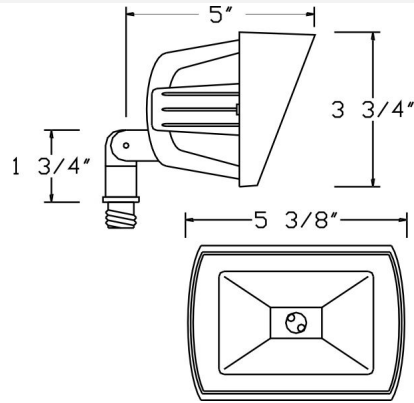

Catalog#: 6011
RECTANGULAR FLOOD

Category Landscape Lighting
Page [G9](#)

Specifications:

Material Cast Aluminum
Voltage 12 Volts
Lamp type JC Bi-Pin 20W Lamp Included, 50W Max.
Lens type Tempered Glass Lens
Socket Premium grade Porcelain socket with Nickel contacts and Teflon-jacketed wire leads
Gasket Sealed with high grade weatherproof Silicone Gasket
Wiring Pre-wired with 24" SPT-1 Cord
Accessories Adjustable Key Knuckle
 GS-85 PVC Spike
 CO-3 Connector
Document [Installation Instructions](#)
Certifications