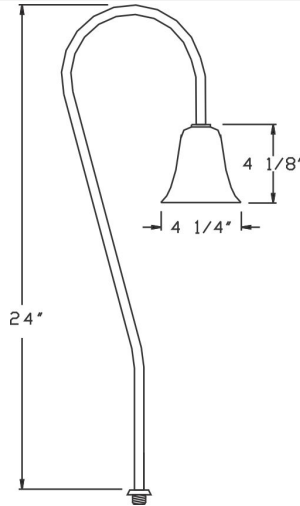

**Catalog#: B104**  
**SOLID BRASS BELL FIXTURE**

**Category** Landscape Lighting  
**Page** [G16](#)

**Specifications:**

**Material** Solid Brass  
**Voltage** 12 Volts  
**Lamp type** Bayonet 18W Lamp Included, 26W Max.  
**Socket** Premium grade Porcelain socket with Nickel contacts and Teflon-jacketed wire leads  
**Gasket** Sealed with high grade weatherproof Silicone Gasket  
**Wiring** Pre-wired with 24" SPT-1 Cord  
**Accessories** GS-10 Super Spike  
 CO-3 Connector  
**Document** [Installation Instructions](#)  
**Certifications**