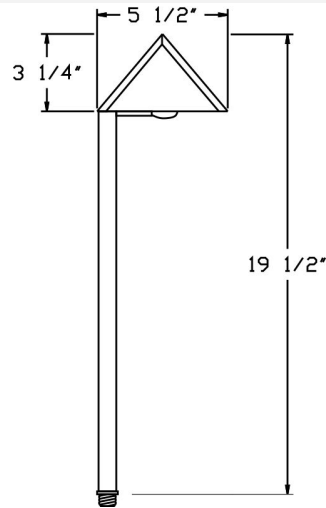

Catalog#: B107
BRASS PYRAMID PATH LIGHT

Category Landscape Lighting
Page [G18](#)

Specifications:

Material Solid Brass
Voltage 12 Volts
Lamp type Bayonet 18W Lamp Included, 26W Max.
Socket Premium grade Porcelain socket with Nickel contacts and Teflon-jacketed wire leads
Gasket Sealed with high grade weatherproof Silicone Gasket
Wiring Pre-wired with 24" SPT-1 Cord
Accessories GS-10 Super Spike
 CO-3 Connector
Document [Installation Instructions](#)
Certifications