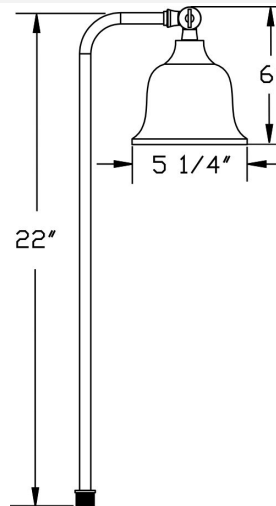

Catalog#: B114

**PATHLIGHT JC BI-PIN 20W MAX.
 12V TULIP, BRASS, 20W LAMP- ARCHITECTURAL BRONZE**

Category Landscape Lighting
Page [G18](#)

Specifications:

Material Solid Brass
Voltage 12 Volts
Lamp type JC Bi-Pin 18W Lamp Included, 20W Max.
Socket Premium grade Porcelain socket with Nickel contacts and Teflon-jacketed wire leads
Gasket Sealed with high grade weatherproof Silicone Gasket
Wiring Pre-wired with 24" SPT-1 Cord
Accessories GS-10 Super Spike
 CO-3 Connector
Document [Installation Instructions](#)
Certifications