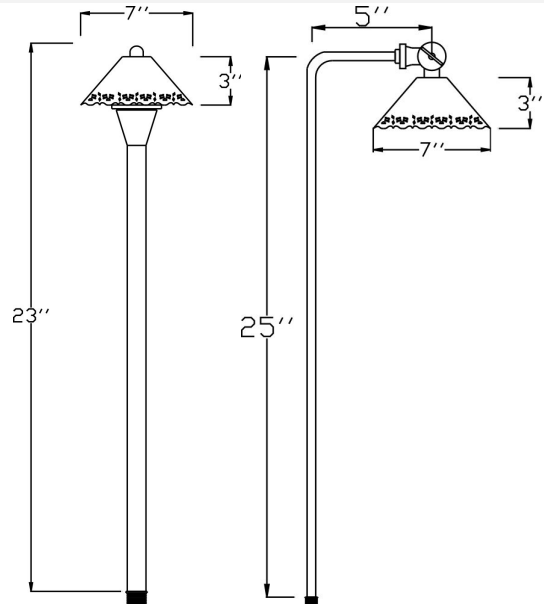

Catalog#: B181C
SHADE FOR B180 OR B280 SERIES

Category Landscape Lighting
Page [G13](#)

Specifications:

Material Solid Brass

Voltage 12 Volts

Lamp type JC Bi-Pin 20W Lamp Included, 20W Max.

Accessories GS-10 Super Spike
CO-3 Connector

Stem Type [B18S](#) and [B28S](#)

Cat. No.	Finishes	UPC
B181C-AB	Antique Brass	615624271561
B181C-AZ	Antique Bronze	615624271585
B181C-ARB	Architectural Bronze	615624271578