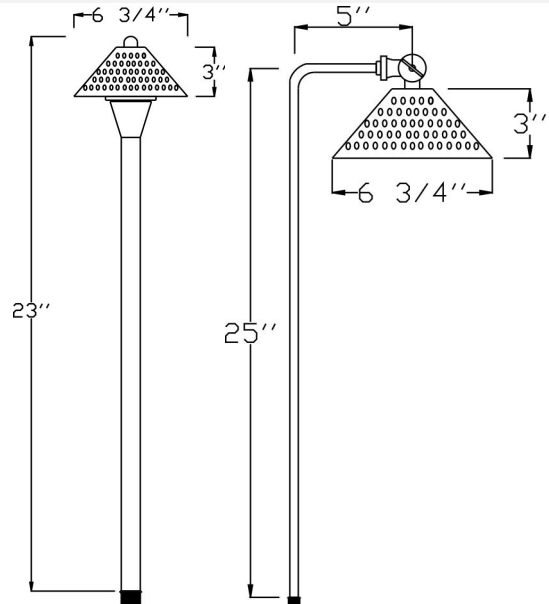

Catalog#: B182C

SHADE FOR B180 OR B280 SERIES

Category Landscape Lighting
Page [G13](#)

Specifications:

Material Solid Brass
Voltage 12 Volts
Lamp type JC Bi-Pin 20W Lamp Included, 20W Max.
Accessories GS-10 Super Spike
 CO-3 Connector
Stem Type [B18S](#) and [B28S](#)

Cat. No.	Finishes	UPC
B182C-AB	Antique Brass	615624271592
B182C-AZ	Antique Bronze	615624271615
B182C-ARB	Architectural Bronze	615624271608