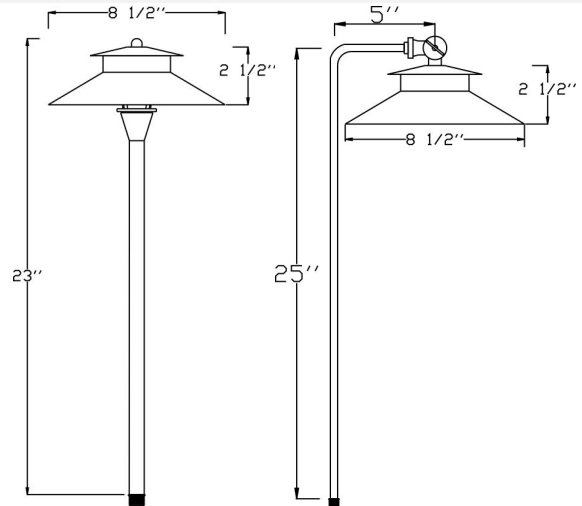

**Catalog#: B183C**  
**SHADE FOR B180 or B280 SERIES**

**Category** Landscape Lighting  
**Page** [G13](#)

**Specifications:**

**Material** Solid Brass  
**Voltage** 12 Volts  
**Lamp type** JC Bi-Pin 20W Lamp Included, 20W Max.  
**Accessories** GS-10 Super Spike  
 CO-3 Connector  
**Stem Type** [B18S](#) and [B28S](#)