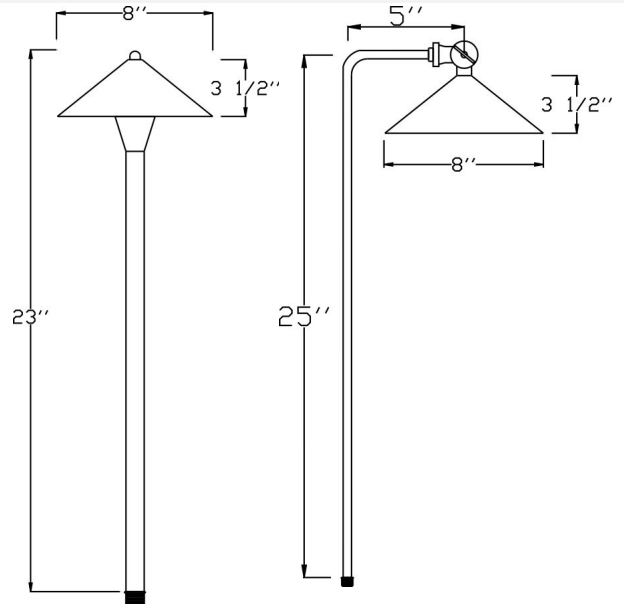

Catalog#: B184C
SHADE FOR B180 or B280 SERIES

Category Landscape Lighting
Page [G13](#)

Specifications:

Material Solid Brass
Voltage 12 Volts
Lamp type JC Bi-Pin 20W Lamp Included, 20W Max.
Accessories GS-10 Super Spike
 CO-3 Connector
Stem Type [B18S](#) and [B28S](#)

Cat. No.	Finishes	UPC
B184C-AB	Antique Brass	615624271653
B184C-AZ	Antique Bronze	615624271677
B184C-ARB	Architectural Bronze	615624271660