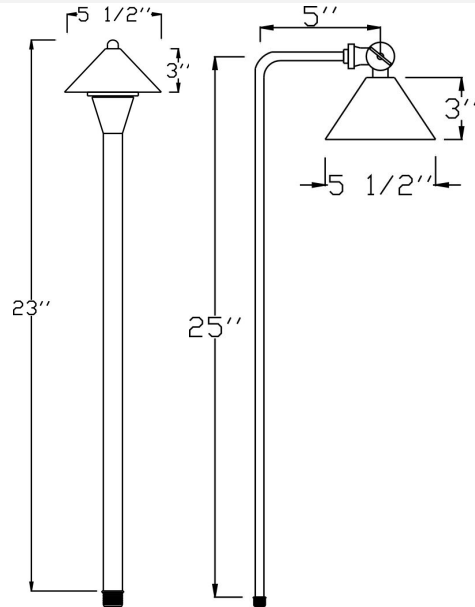

Catalog#: B185C
SHADE FOR B180 OR B280 SERIES

Category Landscape Lighting
Page [G13](#)

Specifications:

Material Solid Brass

Voltage 12 Volts

Lamp type JC Bi-Pin 20W Lamp Included, 20W Max.

Accessories GS-10 Super Spike
CO-3 Connector

Stem Type [B18S](#) and [B28S](#)

Cat. No.	Finishes	UPC
B185C-AB	Antique Brass	615624271684
B185C-AZ	Antique Bronze	615624271707
B185C-ARB	Architectural Bronze	615624271691