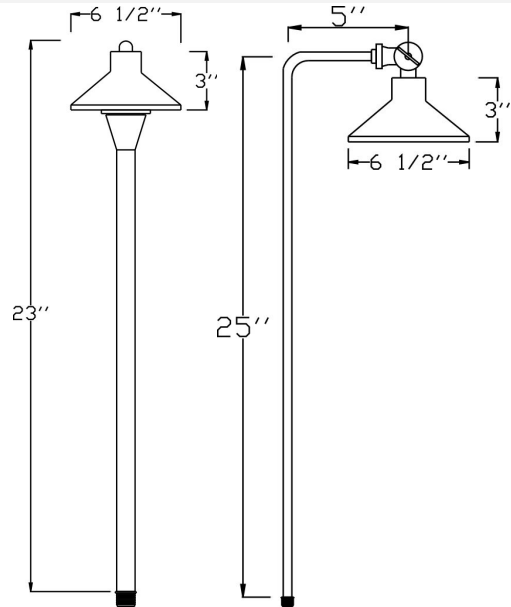

**Catalog#: B186C**  
**SHADE FOR B180 OR B280 SERIES**

**Category** Landscape Lighting  
**Page** [G13](#)

**Specifications:**

**Material** Solid Brass  
**Voltage** 12 Volts  
**Lamp type** JC Bi-Pin 20W Lamp Included, 20W Max.  
**Accessories** GS-10 Super Spike  
 CO-3 Connector  
**Stem Type** [B18S](#) and [B28S](#)

Cat. No.	Finishes	UPC
B186C-AB	Antique Brass	615624271714
B186C-AZ	Antique Bronze	615624271738
B186C-ARB	Architectural Bronze	615624271721