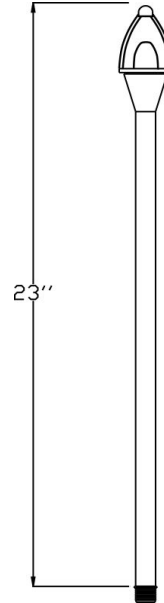

Catalog#: B18S
B180 SERIES PATHLIGHT STEM COMPONENT

Category Landscape Lighting
Page [G13](#)

Specifications:

Material Solid Brass
Voltage 12 Volts
Lamp type JC Bi-Pin 20W Lamp Included, 20W Max.
Socket Premium grade Porcelain socket with Nickel contacts and Teflon-jacketed wire leads
Gasket Sealed with high grade weatherproof Silicone Gasket
Wiring Pre-wired with 24" SPT-1 Cord
Accessories GS-10 Super Spike
 CO-3 Connector
Document [Installation Instructions](#)
Certifications

Cat. No.	Finishes	UPC
B18S-AB	Antique Brass	615624271745
B18S-AZ	Antique Bronze	615624271769
B18S-ARB	Architectural Bronze	615624271752