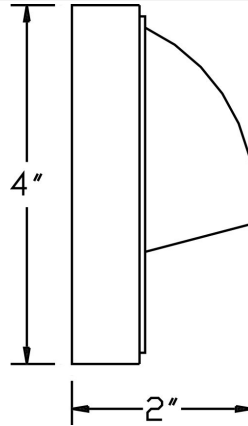

Catalog#: B7011
4" SURFACE MOON STEP/WALL LIGHT BRASS

Category Landscape Lighting
Page [G32](#)

Specifications:

Material Solid Cast Brass
Voltage 12 Volts
Lamp type JC Bi-Pin 20W Lamp Included, 20W Max
Socket Premium grade Porcelain socket with Nickel contacts and Teflon-jacketed wire leads
Gasket Sealed with high grade weatherproof Silicone Gasket
Wiring Pre-wired with 6" SPT-1 Cord
Document [Installation Instructions](#)
Certifications 