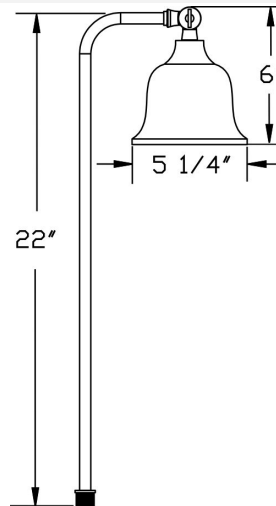

Catalog#: C114
SOLID COPPER BELL FIXTURE - NATURAL COPPER

Category Landscape Lighting
Page [G18](#)

Specifications:

Material Solid Copper
Voltage 12 Volts
Lamp type JC Bi-Pin 20W Lamp Included, 20W Max.
Socket Premium grade Porcelain socket with Nickel contacts and Teflon-jacketed wire leads
Gasket Sealed with high grade weatherproof Silicone Gasket
Wiring Pre-wired with 24" SPT-1 Cord
Accessories GS-10 Super Spike
 CO-3 Connector
Document [Installation Instructions](#)
Certifications

Cat. No.	Finishes	UPC
C114	Natural Copper	615624387545