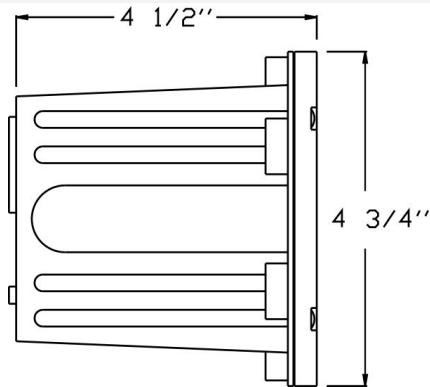

Catalog#: FG5412W
ADJUSTABLE MR16 COMPOSITE WALL LIGHT

Category Landscape Lighting
Page [G31](#)

Specifications:

Material Injection-Molded PBT Composite
Voltage 12 Volts
Lamp type MR16 20W Lamp Included, 35W Max
Lens type Frosted Tempered Glass Lens
Socket Premium grade Porcelain socket with Nickel contacts and Teflon-jacketed wire leads
Gasket Sealed with high grade weatherproof Silicone Gasket
Wiring Pre-wired with 24" SPT-1 Cord
Accessories Adjustable Direction Lamp Bracket Tilts $\pm 25^\circ$