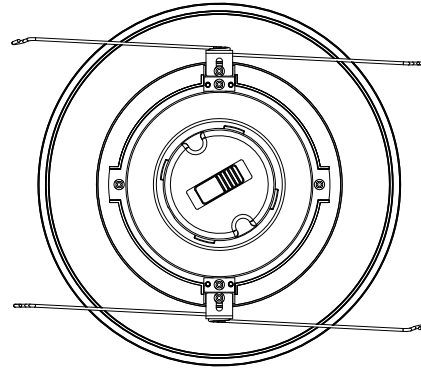

## PRODUCT DIMENSIONS

136mm

190mm

73mm

83.3mm

RDR4

RDR6