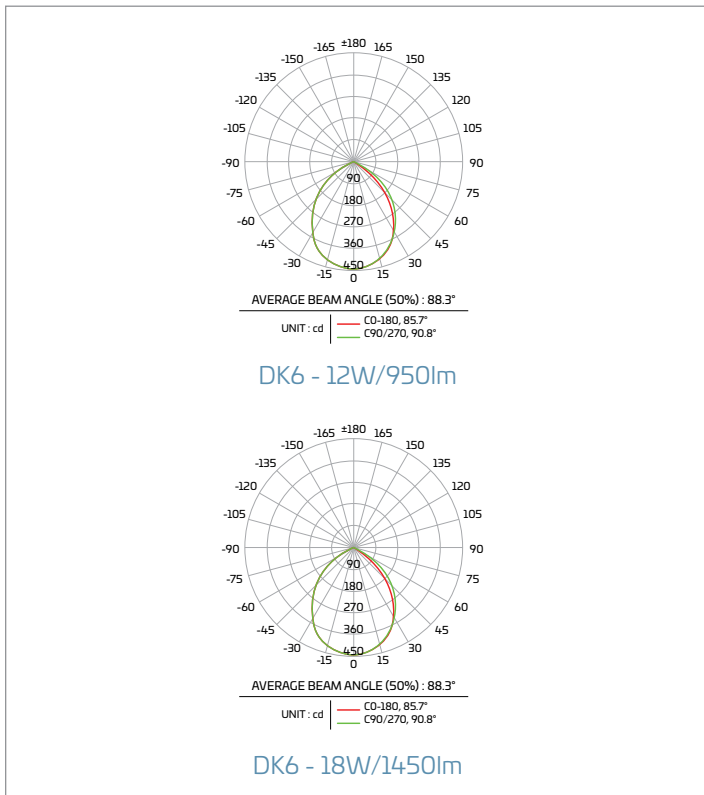

# PERFORMANCE SUMMARY

Order Code	Item #	Lumens	Watts	LPW	CCT	CRI	Life/Hours	Replaces Incan.	ES
10323	DK6-12W/10/827-D-120-W/B	1,000	12W		2700K	80+	35,000	65W BR	★
10324	DK6-12W/10/830-D-120-W/B	1,000	12W		3000K	80+	35,000	65W BR	★
10325	DK6-12W/10/840-D-120-W/B	1,000	12W		4000K	80+	35,000	65W BR	★
10326	DK6-12W/10/850-D-120-W/B	1,000	12W		5000K	80+	35,000	65W BR	★
10327	DK6-15W/12.5/827-D-120-W/B	1,250	15W		2700K	80+	35,000	90W BR	★
10328	DK6-15W/12.5/830-D-120-W/B	1,250	15W		3000K	80+	35,000	90W BR	★
10331	DK6-15W/12.5/840-D-120-W/B	1,250	15W		4000K	80+	35,000	90W BR	★
10332	DK6-15W/12.5/850-D-120-W/B	1,250	15W		5000K	80+	35,000	90W BR	★
10333	DK6-18W/15/827-D-120-W/B	1,450	18W		2700K	80+	35,000	100W BR	★
10334	DK6-18W/15/830-D-120-W/B	1,500	18W		3000K	80+	35,000	100W BR	★
10335	DK6-18W/15/840-D-120-W/B	1,500	18W		4000K	80+	35,000	100W BR	★
10336	DK6-18W/15/850-D-120-W/B	1,500	18W		5000K	80+	35,000	100W BR	★

## DIMENSIONS

## PHOTOMETRICS