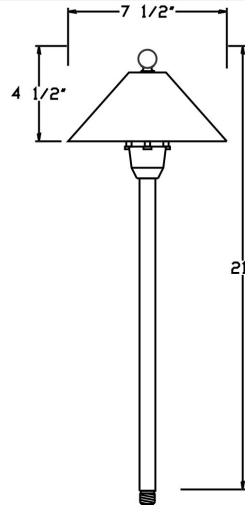

Catalog#: S219
S219 LANDSCAPE FIXTURE

Category Landscape Lighting
Page [G19](#)

Specifications:

Material	Cast Aluminum
Voltage	12 Volts
Lamp type	Bayonet 18W Lamp Included, 26W Max.
Socket	Premium grade Porcelain socket with Nickel contacts and Teflon-jacketed wire leads
Gasket	Sealed with high grade weatherproof Silicone Gasket
Wiring	Pre-wired with 24" SPT-1 Cord
Accessories	GS-10 Super Spike CO-3 Connector
Document	Installation Instructions
Certifications	