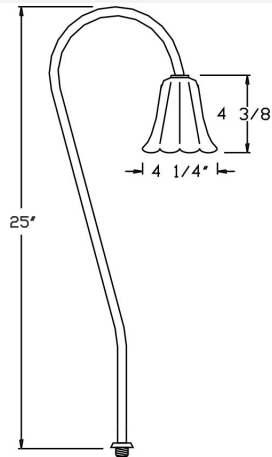

Catalog#: S220
S220 LANDSCAPE FIXTURE

Category Landscape Lighting
Page [G17](#)

Specifications:

Material Cast Aluminum
Voltage 12 Volts
Lamp type Bayonet 18W Lamp Included, 26W Max.
Socket Premium grade Porcelain socket with Nickel contacts and Teflon-jacketed wire leads
Gasket Sealed with high grade weatherproof Silicone Gasket
Wiring Pre-wired with 24" SPT-1 Cord
Accessories GS-10 Super Spike
 CO-3 Connector
Document [Installation Instructions](#)
Certifications