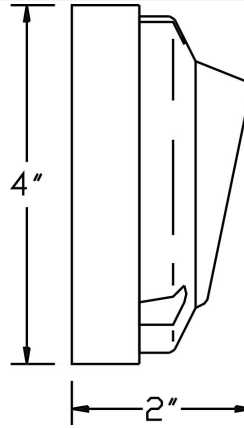

**Catalog#: SS7012**  
**4" SURFACE LOUVER STEP/WALL LIGHT - SS**

**Category** Landscape Lighting  
**Page** [G32](#)

**Specifications:**

**Material** Stainless Steel Coated Cast Brass  
**Voltage** 12 Volts  
**Lamp type** JC Bi-Pin 20W Lamp Included, 20W Max  
**Socket** Premium grade Porcelain socket with Nickel contacts and Teflon-jacketed wire leads  
**Gasket** Sealed with high grade weatherproof Silicone Gasket  
**Wiring** Pre-wired with 6" SPT-1 Cord  
**Document** [Installation Instructions](#)  
**Certifications**