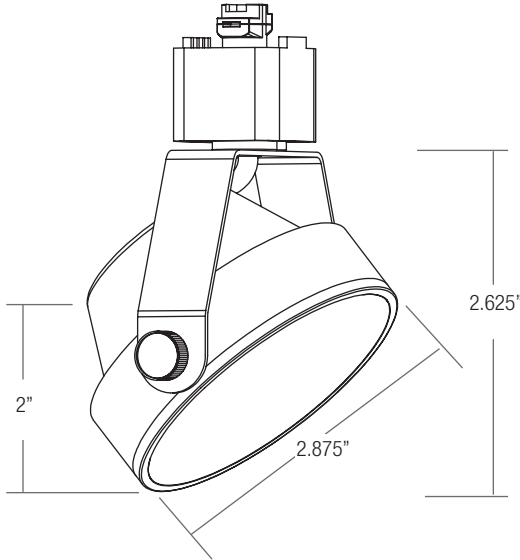

ET-LED-216

LED GIMBAL TRACK FIXTURE

LUMEN PACKAGE: UP TO 800L

WATTAGE: 12W

DIMENSIONS:

OPTICS

(WFL)Wide Flood
30° - 40°

Catalog Number:

Tracks are shipped standard to be compatible with 1 Circuit and 2 Circuit type H track. It is also available for 2 Circuit 2 Neutral 120V Track.

Track heads are adjustable up to 360° horizontally and 180° vertically

Track heads use a friction-based movement system that allows you to adjust and re-adjust track head positioning to deliver light where your need it most. Once the angles have been set each track light will stay in place until re-adjusted for the next display.